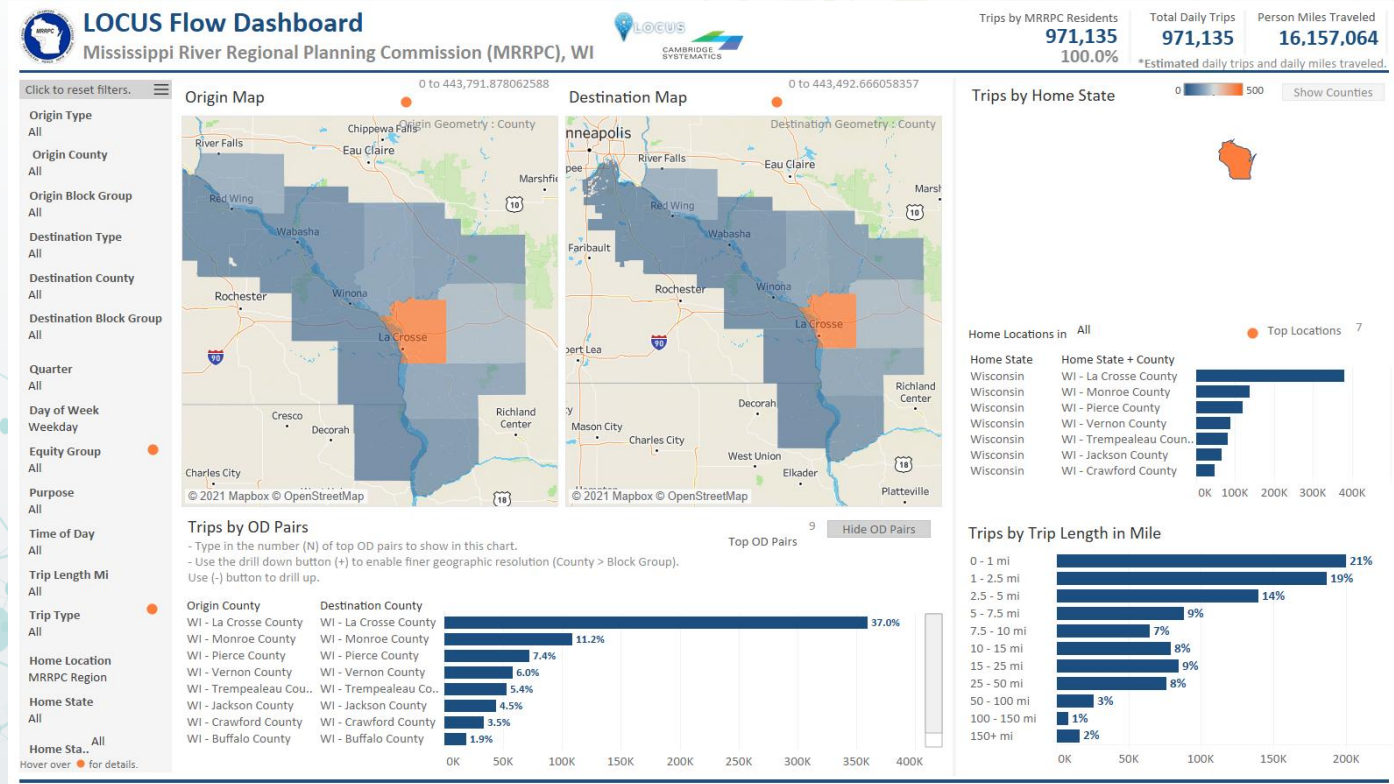

# Travel in Northwest Wisconsin

## ➤ All Trips by residents

- » Majority trips are **intra-county** (start and end in same county)
- » 40% of the trips are made by residents of **equity-focused communities**
- » 25 % of trips are **regular trips** (work/school)
- » 55% of trips are **short trips** (less than 5 miles)